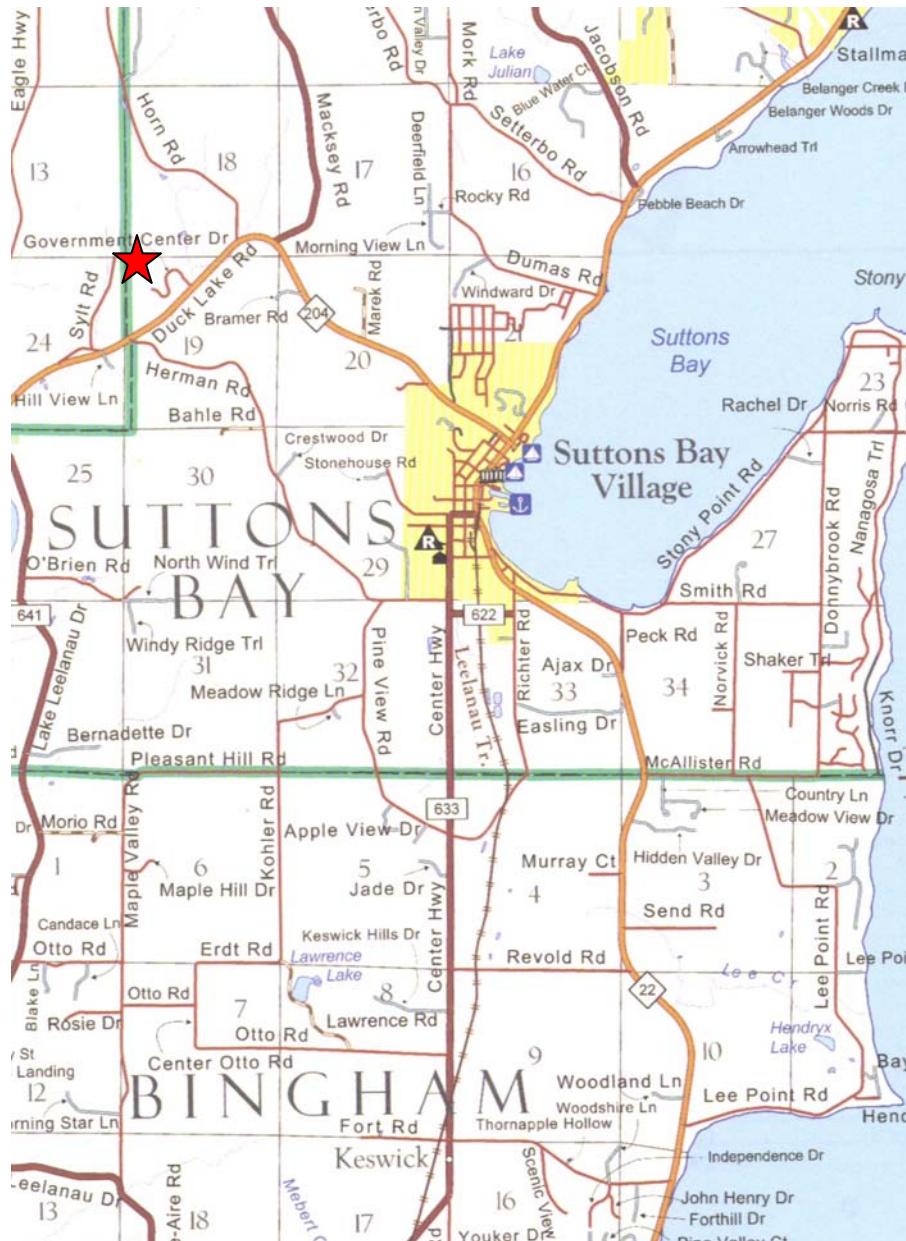

**Leelanau County Government Center  
8527 E. Government Center Dr.  
Suttons Bay, MI 49682**

**Law Enforcement Center  
8525 E. Government Center Dr.  
Suttons Bay, MI 49682**

**Directions to the Leelanau County Government Center & the Law Enforcement Center (LEC):**

**From Traverse City:** At the intersection of M-72 and M-22, head north on M-22 for 13 miles. You will enter the Village of Suttons Bay. Continue north through the Village and turn left (west) on M-204 at the blinking light. Continue west on M-204 for approximately 2 miles and then turn right (north) on Government Center Dr. The Government Center is at the top of the hill, first driveway on your right. The LEC is the 2<sup>nd</sup> driveway on your right.

**From Suttons Bay:** Take M-204 west approximately 2 miles and then turn right (north) on Government Center Dr. The Government Center is at the top of the hill, first driveway on your right. The LEC is the 2<sup>nd</sup> driveway on your right.