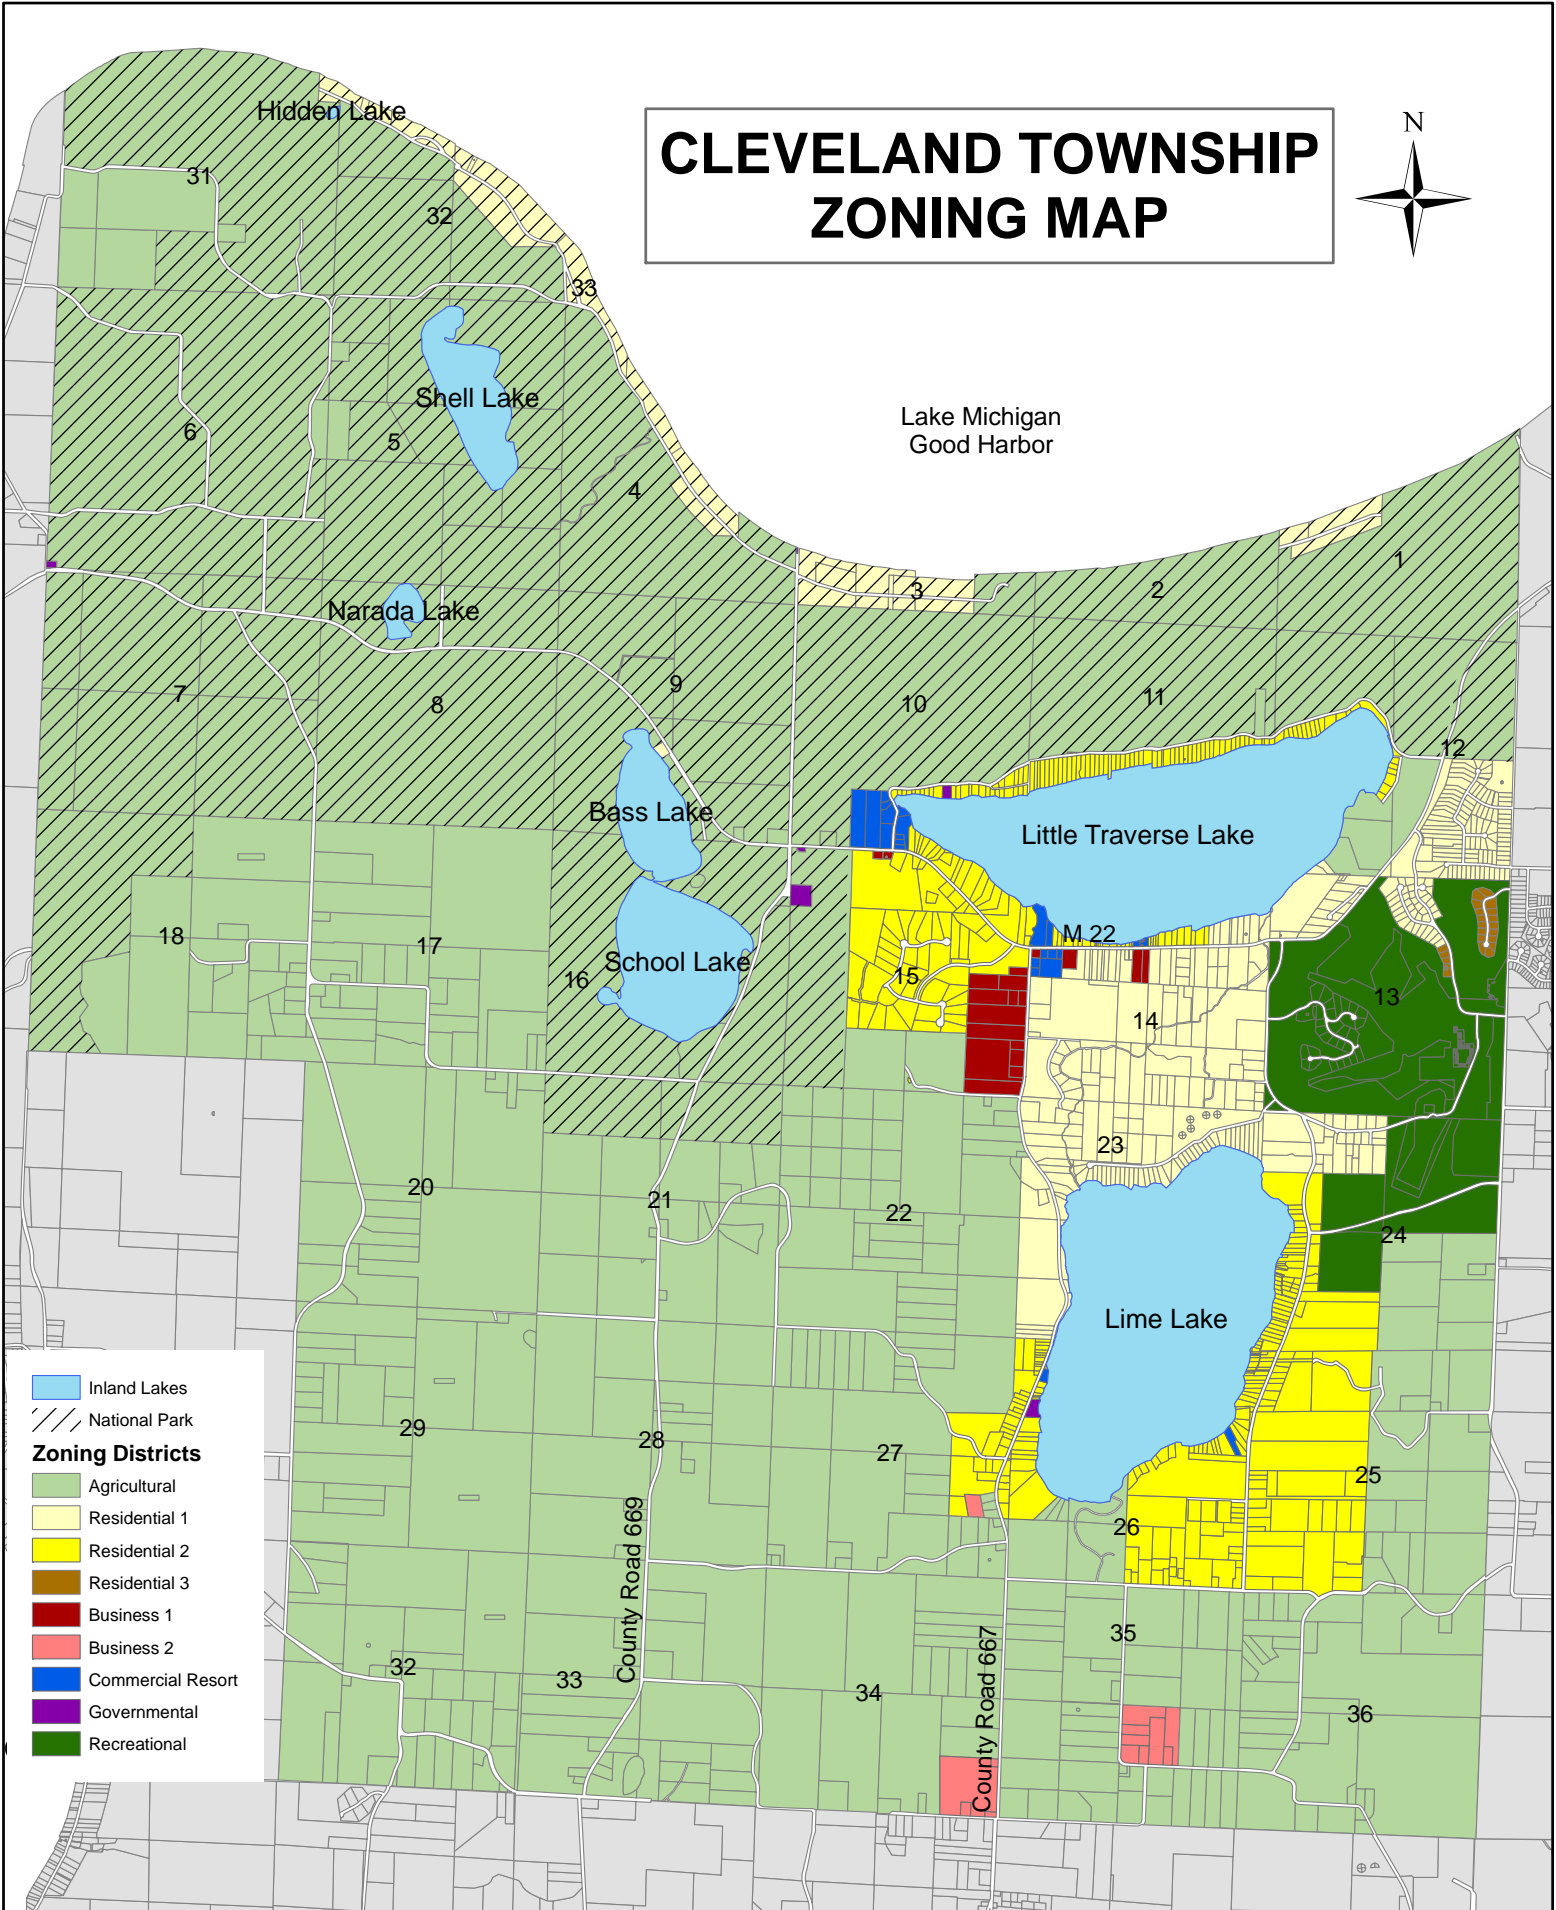

# CLEVELAND TOWNSHIP ZONING MAP

- Inland Lakes
- National Park
- Zoning Districts**
- Agricultural
- Residential 1
- Residential 2
- Residential 3
- Business 1
- Business 2
- Commercial Resort
- Governmental
- Recreational

Map for Reference Purposes Only  
 Data from Cleveland Township  
 Prepared by Leelanau County  
 Planning & Community Development  
 September 2012